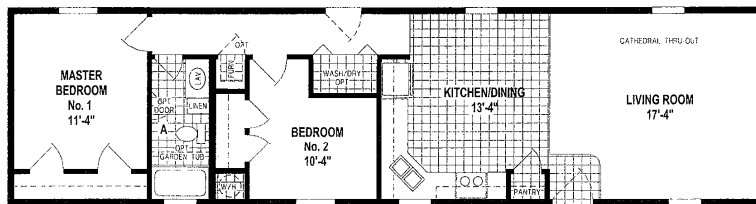

## Canadian 16 Series

M803CTM/6016 (930 SQ. FT) 2BEDROOM - CATHEDRAL THUR-OUT

YOUR LOCAL Bay Springs DEALER IS:

**SKYLINE**<sup>®</sup>  
BRINGING AMERICA HOME. BRINGING AMERICA FUN.